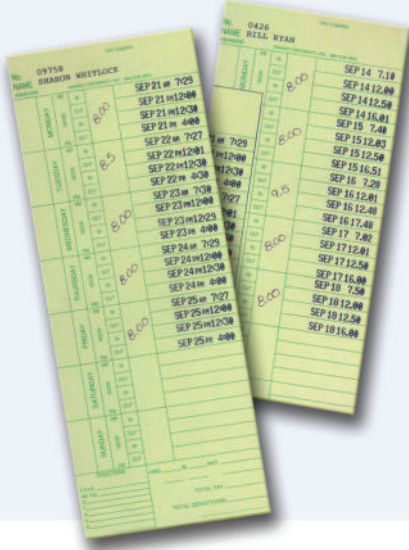

## ***Electronic Time Recorder & Time Stamp***

*Engineered for value, simplicity and durability, the PIX-21 Series electronic time clock suits small business applications. The PIX-21 eliminates manual time sheets and the errors that usually accompany such methods—contributing to savings right to your bottom line. Ten-message printing along with the date/time stamp allows the PIX-21 to function as a verification and tracking device for other important company documents.*

## Electronic Time Recorder & Time Stamp

PIX-21

### DIMENSIONS

6"H x 5.50"W x 6.50"D (150 x 140 x 165mm)